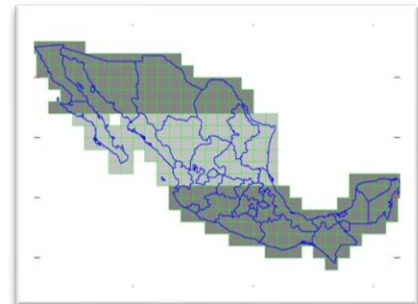

International Topographical and Land Use Data Price Sheet

SoftWright LLC is the developer of the Terrain Analysis Package (TAP™). As a terrestrial RF propagation modeling tool, TAP™ requires local elevation data in order to perform propagation calculations. The more accurate the elevation data, the more accurate the TAP™ field strength predictions will be. Digital elevation data are available from a wide variety of sources; however, many SoftWright customers choose to purchase topographical data directly from SoftWright. These data may be shipped along with the software at the time of purchase. Depending on the size of the data file, it is provided on DVD or USB hard drive for use with TAP™.

Land Use – Land Cover data further improve the accuracy of TAP™ calculations by allowing the software to consider local land cover characteristics (e.g., urban, suburban, agricultural, forested, etc.) in the calculations.

SoftWright currently offers the SRTM 1-second (≈30m) resolution data set in DTED format for most of the world. SoftWright also offers MODIS land cover data for most of the world. These data sets are typically priced by continent and individual country. All prices are in US dollars. *Discount of 40% provided for a duplicate copy of data purchased at the same time as the original set.*

North America

Country / Region	Topo Data Price	MODIS Data Price
Canada (all)	\$3630	\$605
Canadian Province (each)	\$605	\$182
Mexico* (all)	\$2750	\$182
Mexico (region, see figure)	\$1100	-

* Mexico data set is 1 sec resolution (≈30m) FLT format